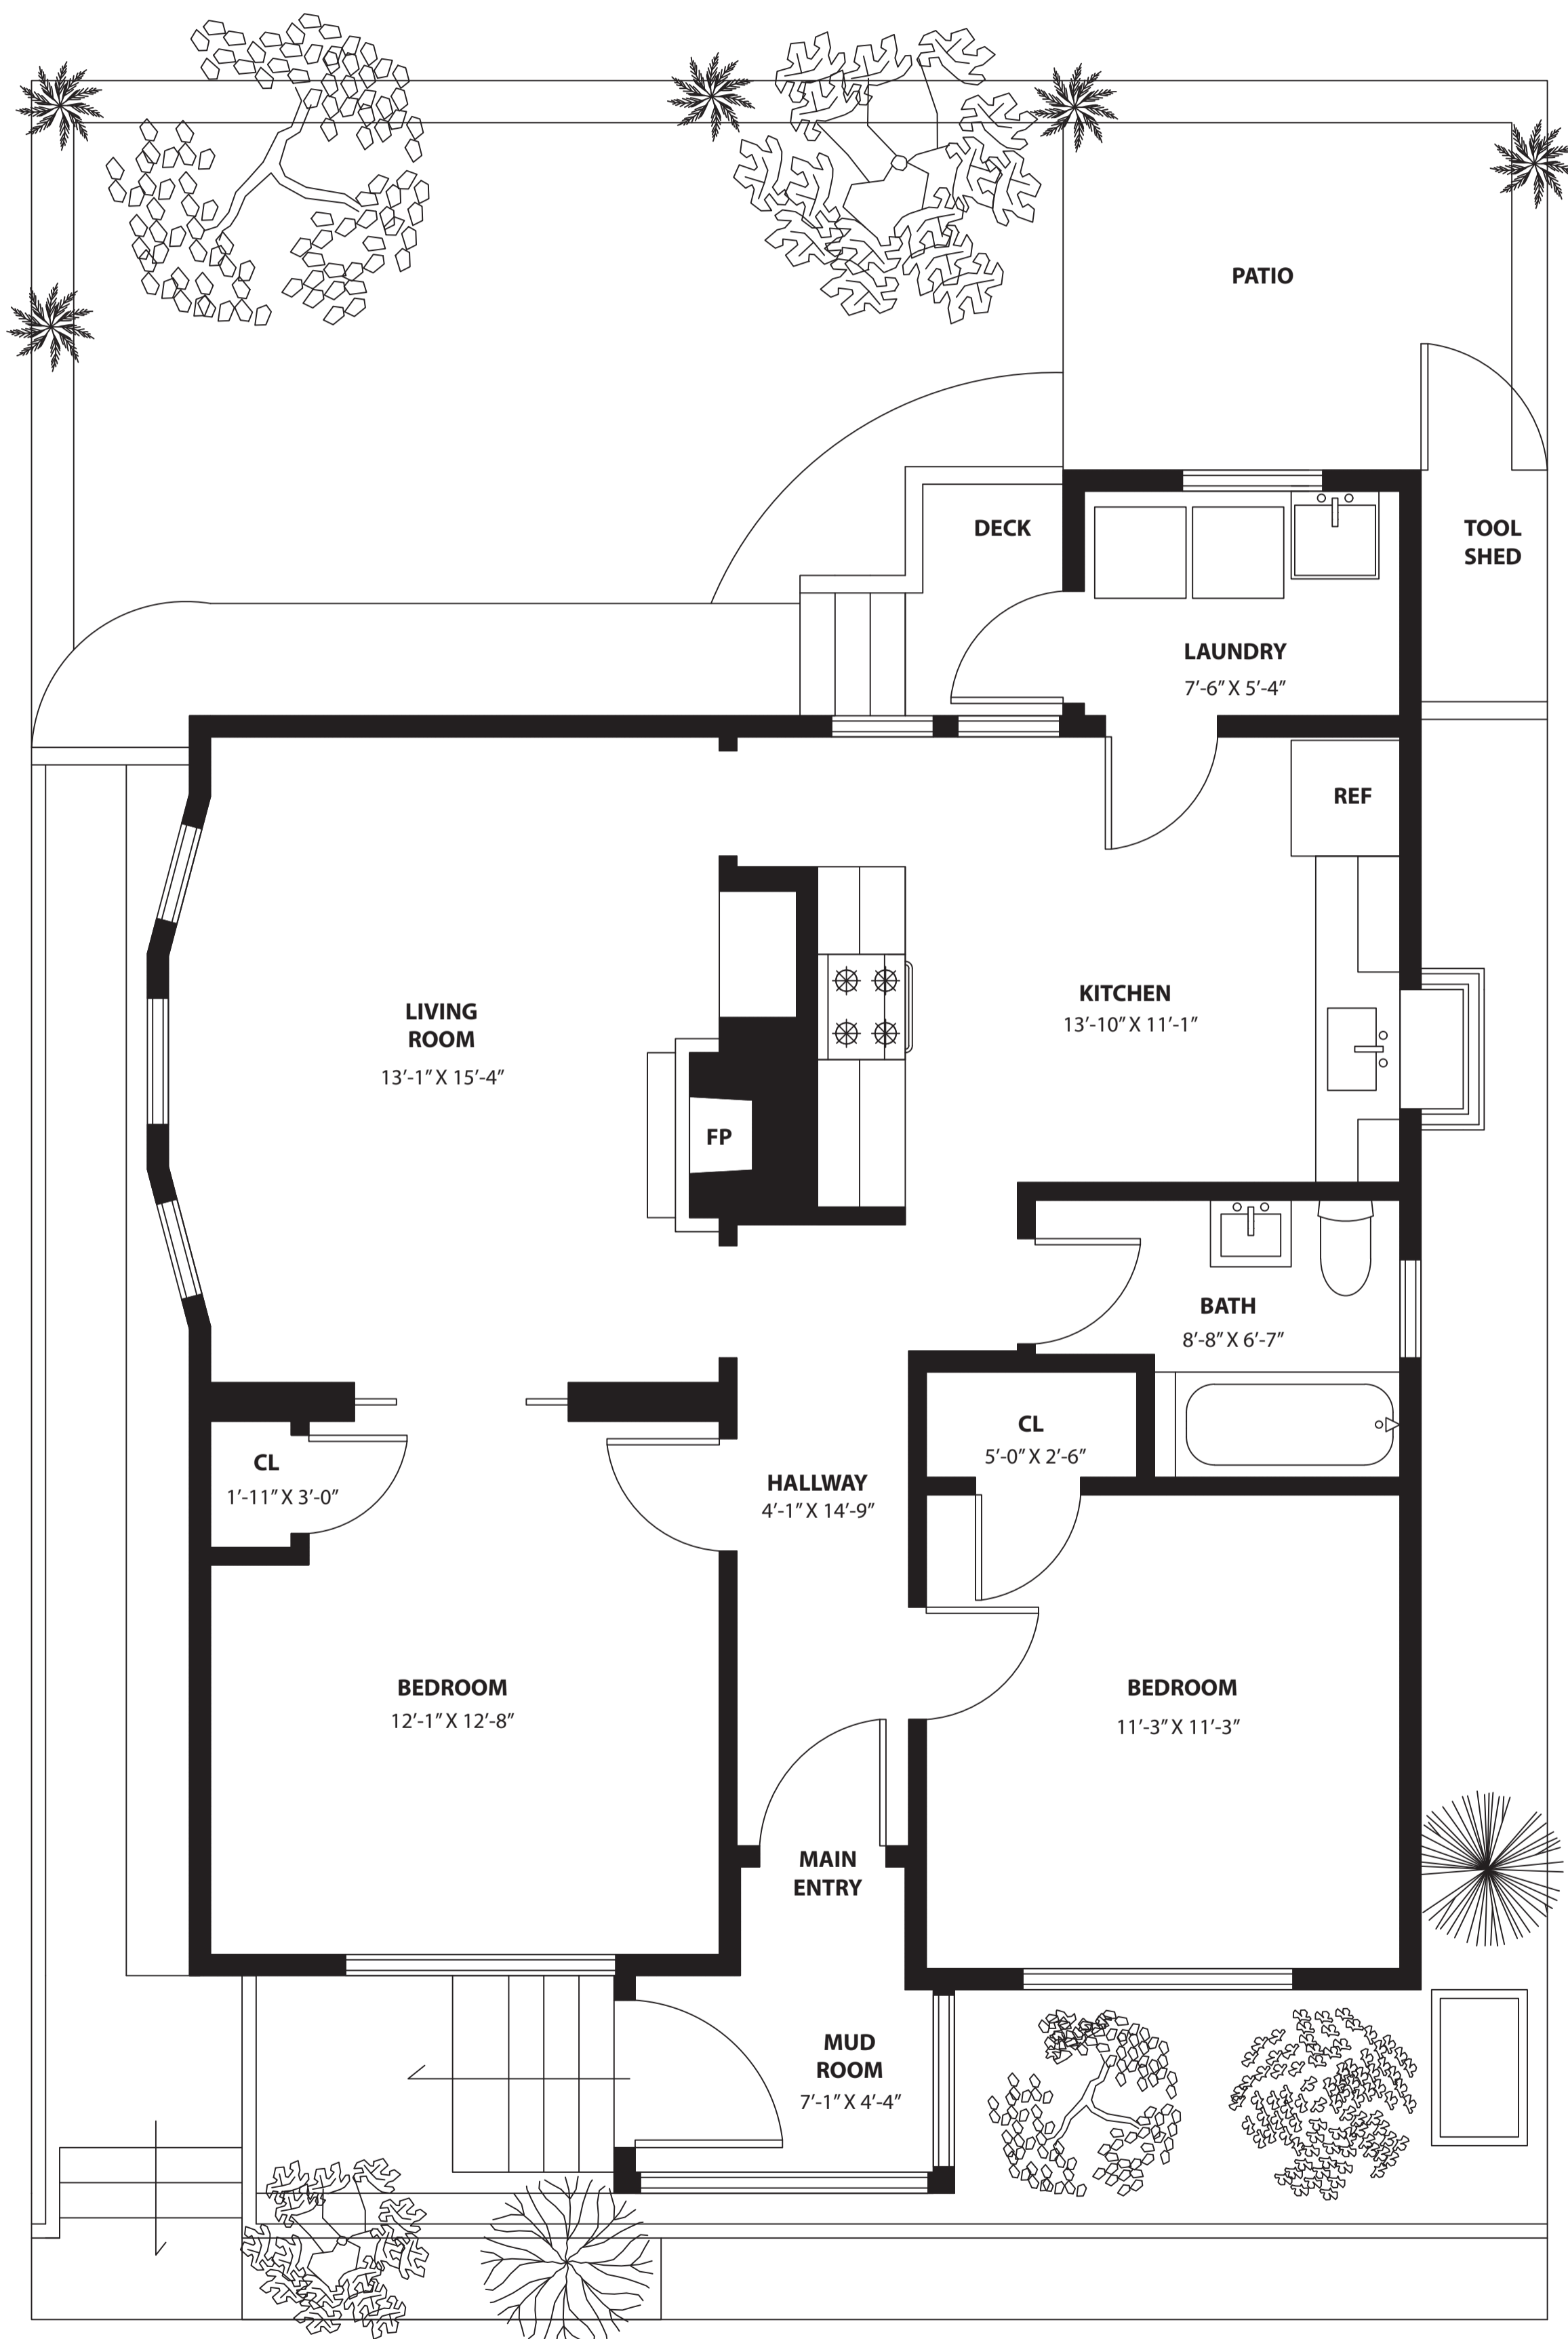

2111 EMERSON ST

BERKELEY, CALIFORNIA

PROPERTY SQ FT INFORMATION

LIVING SPACE: 979 Sq Ft

LOT SIZE: 1908 Sq Ft

DISCLAIMER: RENDERING BY OPEN HOMES PHOTOGRAPHY. ALL MEASUREMENTS ARE APPROXIMATE AND MAY NOT BE EXACT. DO NOT RELY ON THE ACCURACY OF THIS FLOOR PLAN WHEN DETERMINING THE PRICE OF A PROPERTY OR MAKING DECISIONS REGARDING BUYING OR SELLING OF PROPERTIES WITHOUT INDEPENDENT VERIFICATION.